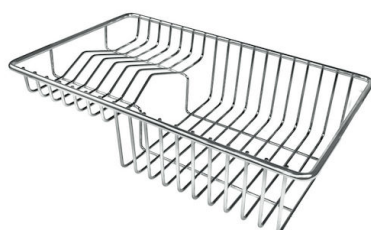

---

Small radius Bowls with squared shapes with a modern design and an increased capacity, for a minimal aesthetics connected with an extreme practicality.

---

## OPTIONAL ACCESSORIES

**Glass chopping board**  
8631 300

**HPDE Chopping board**  
8657 001

**HPDE Twin chopping board**  
8644 101

**Stainless steel basket**  
8611 000

**Stainless steel plate rack**  
8100 303  
\* only in combination with the accessory  
8644 101

**White bowl**  
8153 100

**Graters kit with ring-holder and  
food collection tray**  
8159 101  
\* only in combination with the accessory  
8644 101

**Stainless steel perforated tray**  
8151 000  
\* only in combination with the accessory  
8644 101